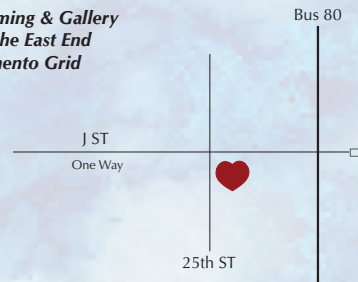

## Midtown Gallery

2504 J Street  
Sacramento, CA 95816  
916.447.7558  
[www.midtownframing.com](http://www.midtownframing.com)

*Midtown Framing & Gallery  
is located at the East End  
of the Sacramento Grid*